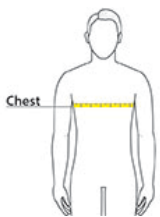

HOW TO MEASURE

CHEST

Measure under the arm and around the fullest part of the chest with arms down, keeping tape horizontal.